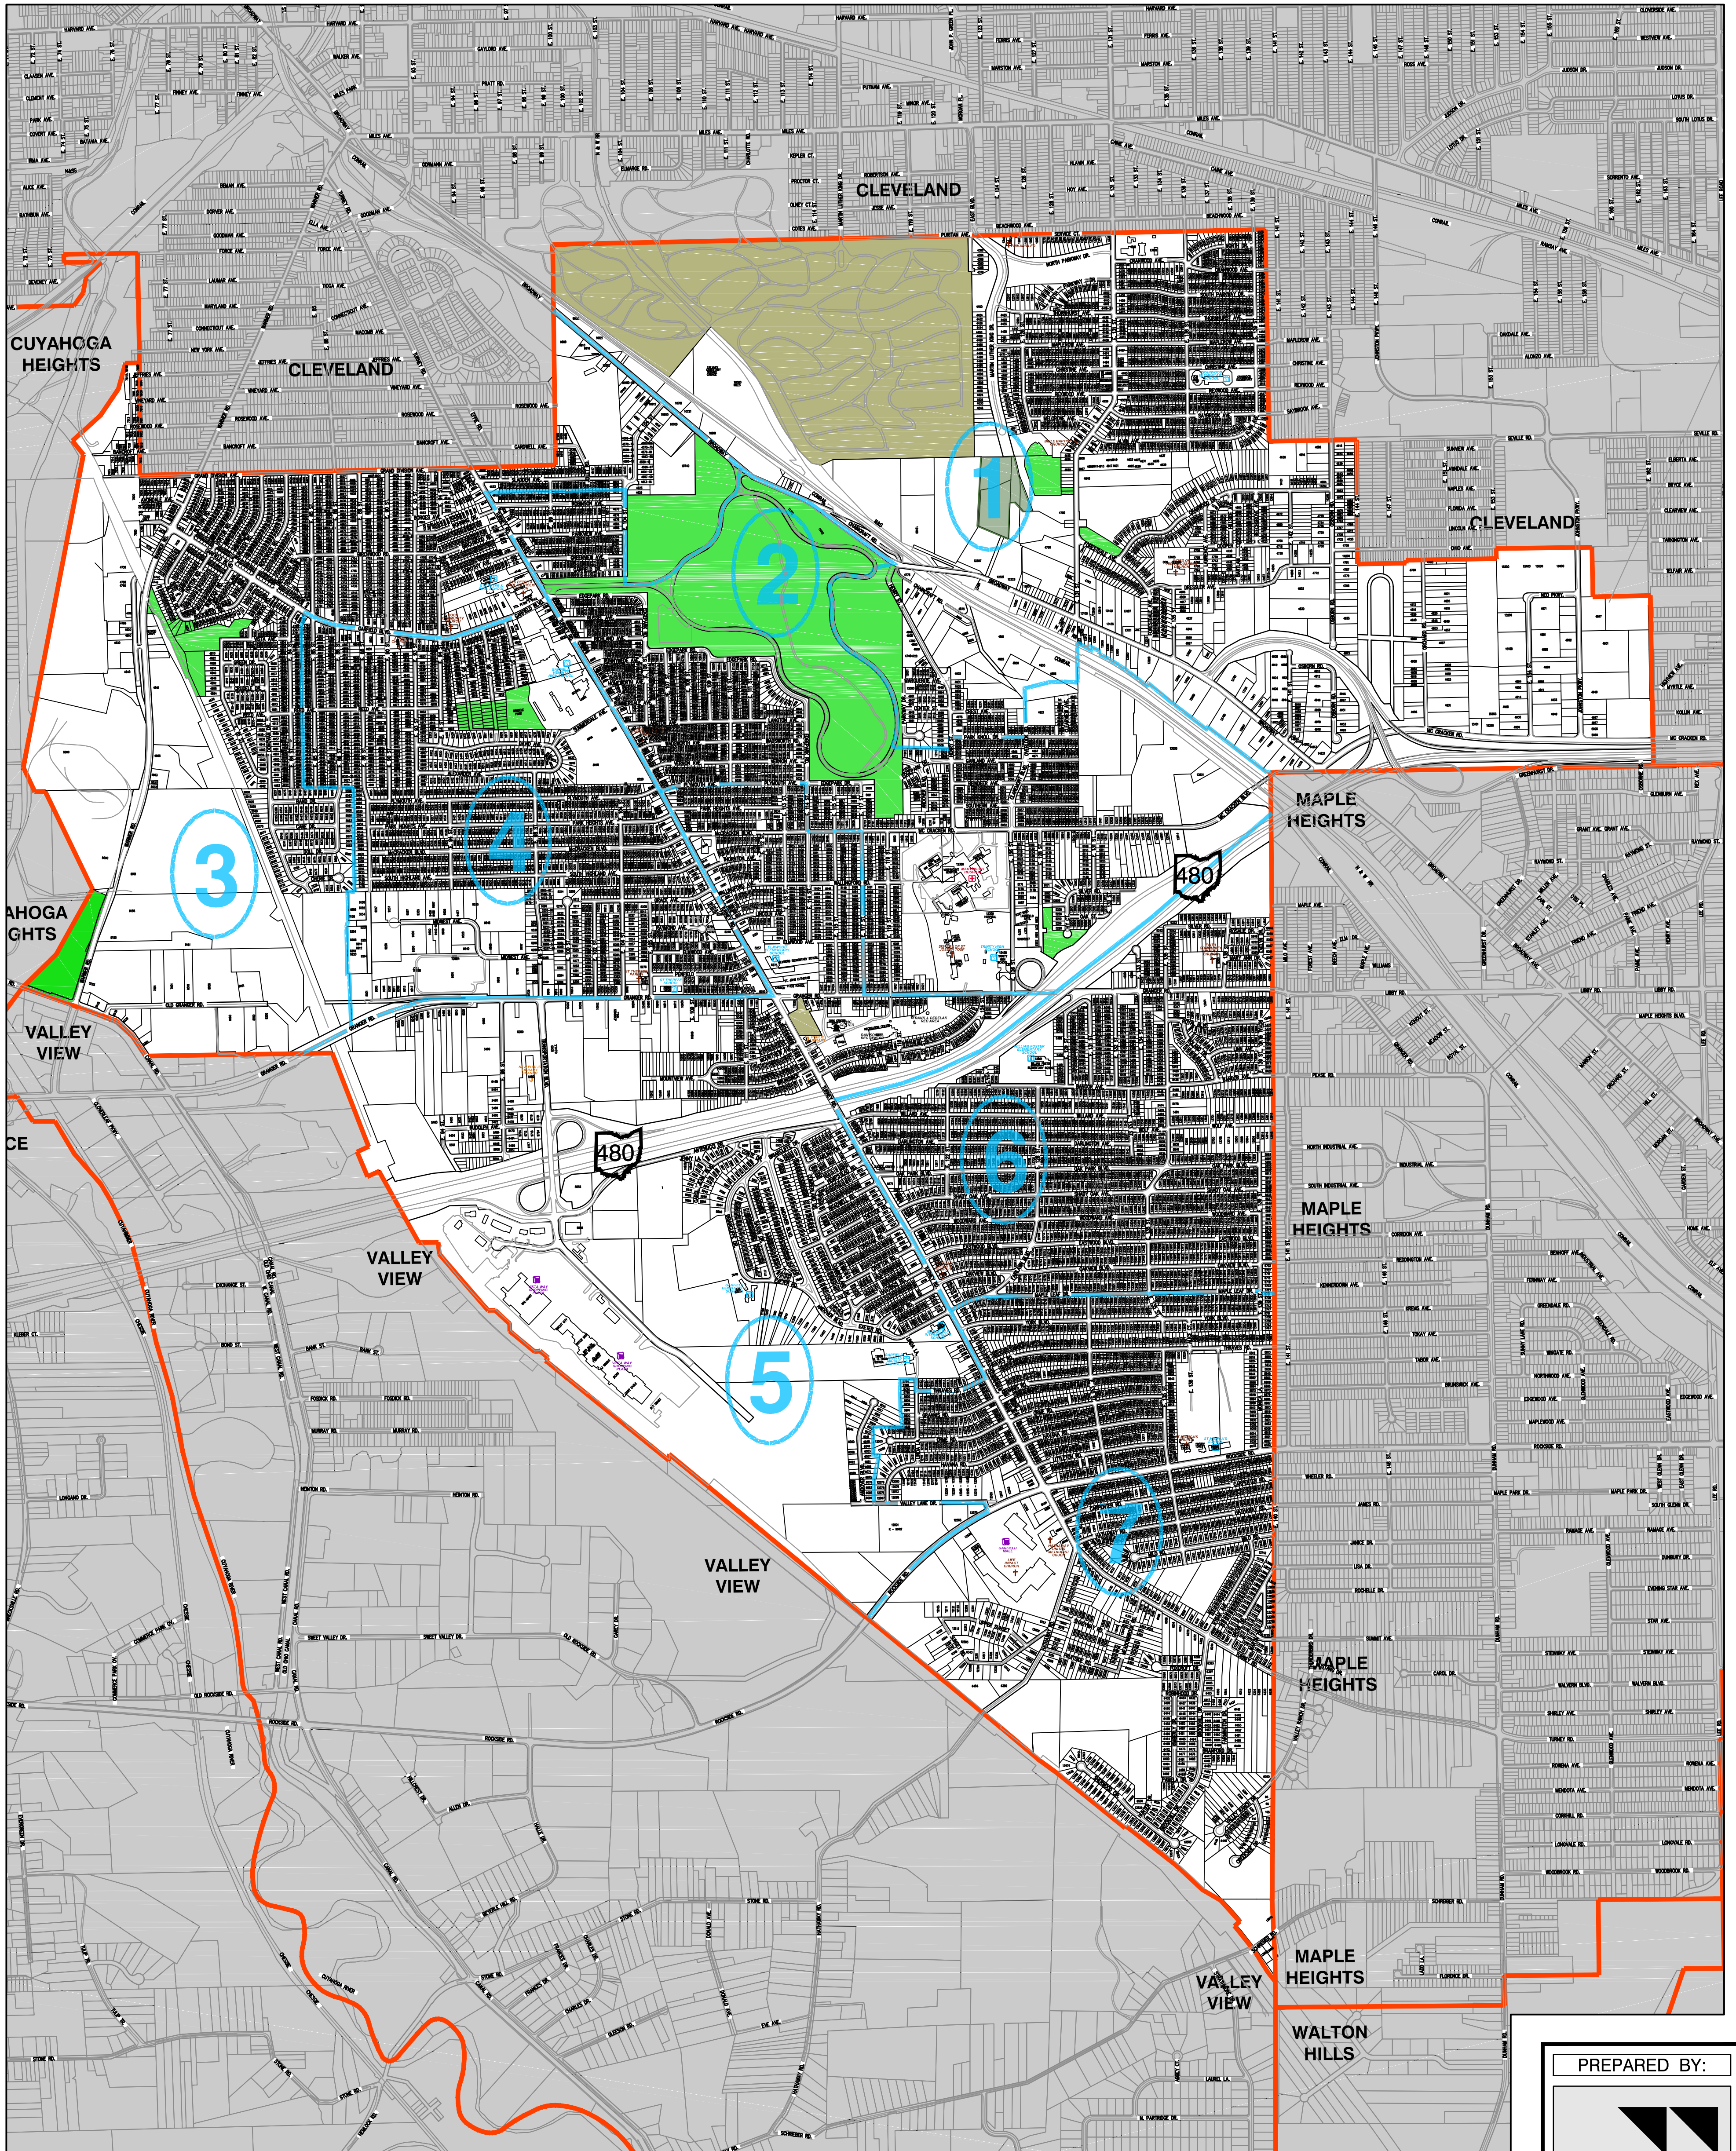

# WARD/ADDRESS MAP

## CITY OF GARFIELD HEIGHTS

POINTS OF INTEREST			
	CITY HALL		CHURCH
	POLICE STATION		HOSPITAL
	FIRE STATION		SHOPPING
	SCHOOL		PARK
	PUBLIC LIBRARY		CEMETARY

PREPARED BY:

ARCHITECTS ENGINEERS PLANNERS

6650 W. SNOWVILLE RD., STE. A  
BRECKSVILLE, OHIO 44141  
330.657.2145